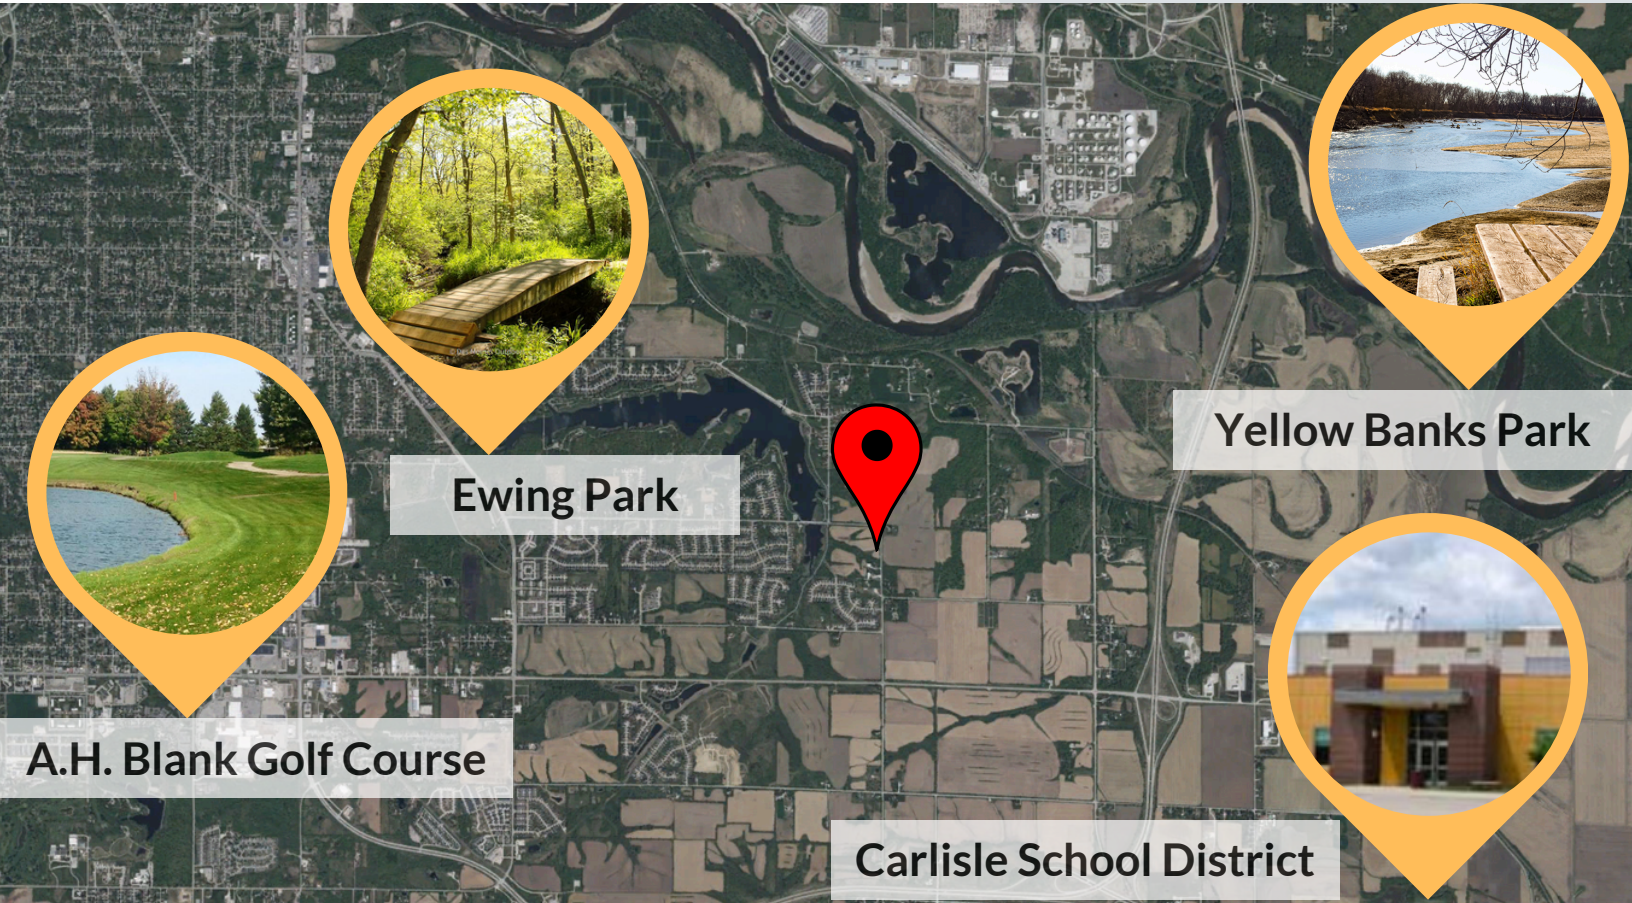

RESIDENTIAL DEVELOPMENT LAND

5079 & 3586 EASTER LAKE DR, DES MOINES IA

About the property:

Development land adjacent to beautiful Easter Lake available for sale with 29.83 acres. Two adjacent parcels overlook newly renovated Easter Lake Park. Featuring; a swimming beach, three playgrounds, 5.5 miles of paved trail, excellent fishing on land or boat, and a 178-acre lake as its centerpiece. Less than 5 miles from downtown and quick access to Highway 5 and 65. Current zoning is N2A allowing Single Family or up to 2 units per parcel.

RESIDENTIAL DEVELOPMENT LAND

5079 & 3586 EASTER LAKE DR, DES MOINES IA

Property Details:

Zoning: N2A

Site Area: 29.83 Acres

- Two Adjacent Parcels
- Current zoning allows for Single-Family or up to two units per parcel
- Located within the rapidly expanding Carlisle school district
- Land is ready for development

AERIAL MAP

5079 & 3586 EASTER LAKE DR, DES MOINES IA

Ewing Park

Yellow Banks Park

A.H. Blank Golf Course

Carlisle School District

A.H. Blank Golf Course

- 11 minute drive from land (6.0mi)
- 31 minute bike ride from land (5.1mi)

Yellow Banks Park

- 12 minute drive from land (8.7mi)
- 1hr 9 minute bike ride from land (13mi)

Ewing Park

- 4 minute drive from land (2.2mi)
- 16 minute bike ride from land (2.9mi)

Carlisle School District